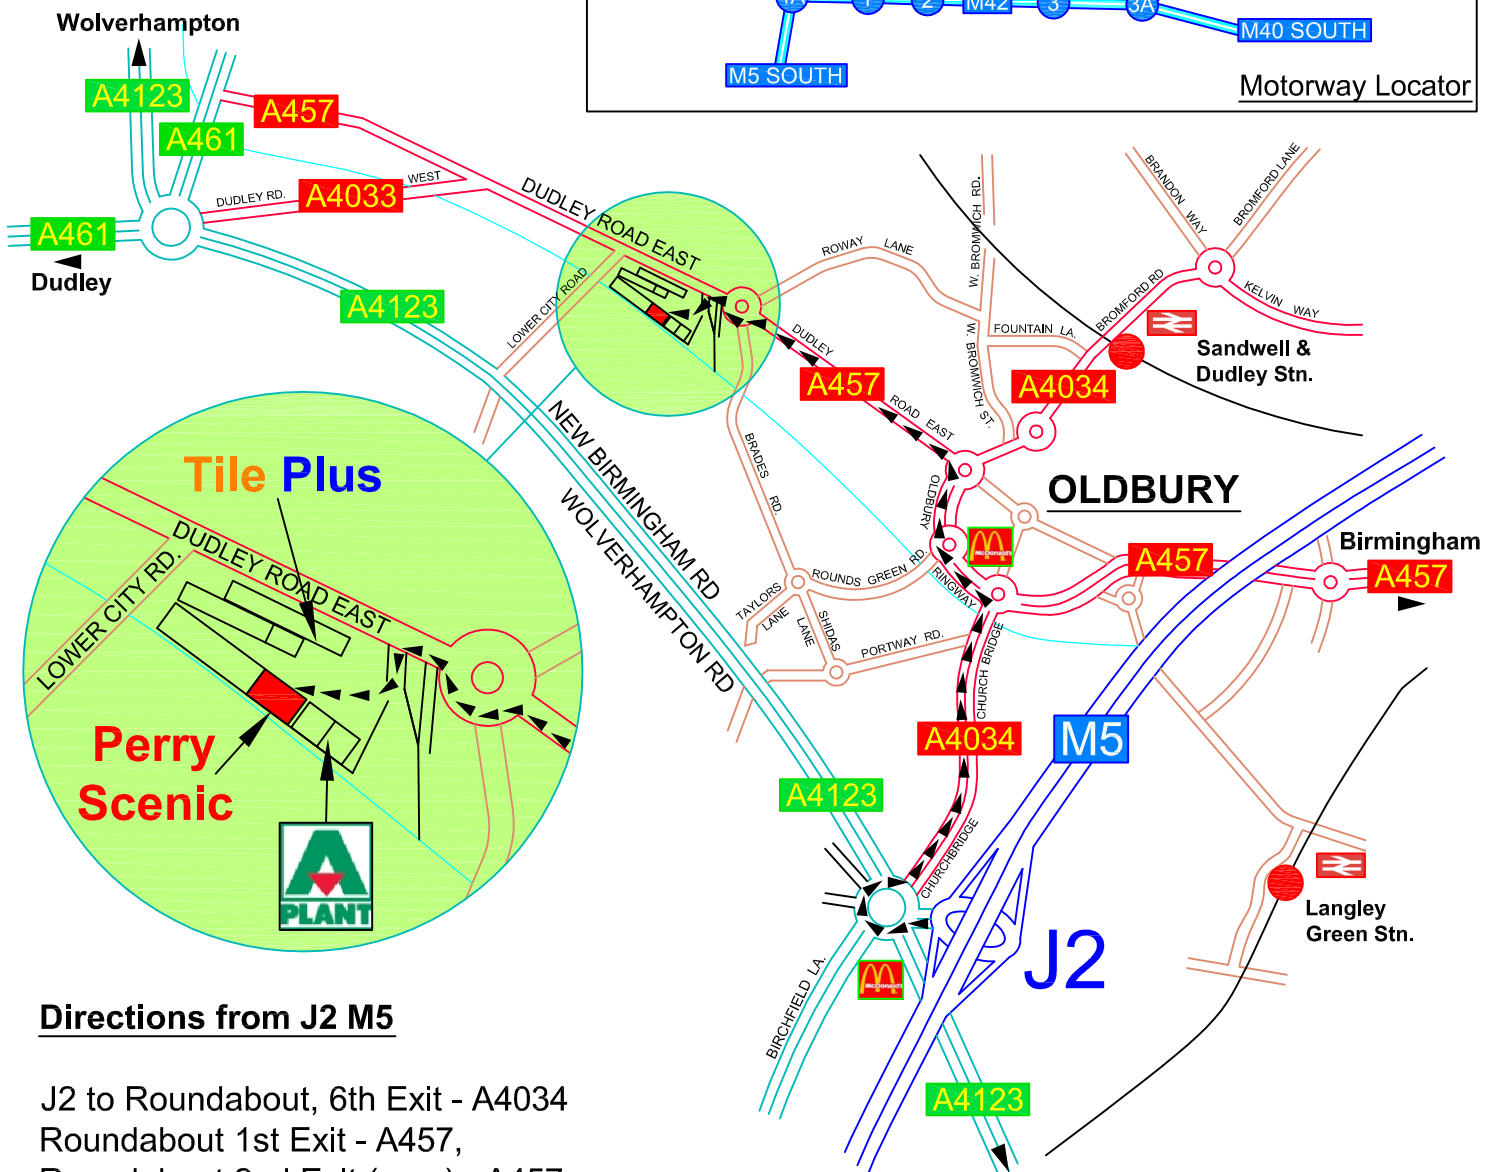

Perry Scenic Limited,

Unit D & E,
 100 Dudley Road East,
 Oldbury,
 West Midlands.B69 3EB.
 United Kingdom.
 Telephone:+44(0)121 552 9696
 Facsimile:+44(0)121 552 9697
 E-mail:info@perryscenic.com

Directions from J2 M5

J2 to Roundabout, 6th Exit - A4034
 Roundabout 1st Exit - A457,
 Roundabout 2nd Exit (over) - A457,
 Roundabout 1st Exit - A457,
 Roundabout 2nd Exit (over) - A457,
 Take 2nd Entrance on LEFT, (Marwell Conveyor Sign),
 Thru RHS Gate, up Hill past 'A-Plant Hire', behind 'Tile Plus'.
 Perry Scenic on LHS to right of 'A-Plant Hire'.